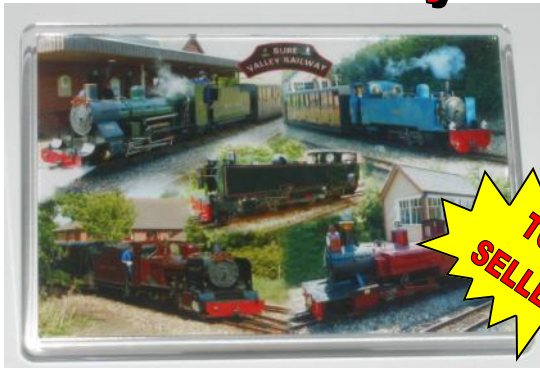

Acrylic Magnets

Our Best Selling Magnet
70.5mm x 45mm insert.
Four different pictures may be
used in 200 assorted

**TOP
SELLER**

Acrylic Jumbo Magnet

Take an insert size of
90mm x 60 mm
Two different images may
be used .
Packed in 100s

**TOP
SELLER**

Acrylic Coasters

90mm x 90mm insert
Four different pictures
may be used
in 100 assorted