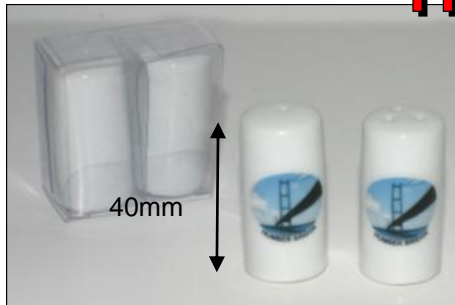

Glasses Pouch

**NEW
2013**

**Made from soft feel microfiber
Black lace pull tight top
Printed both sides
Individually packed in 25s**

Mini Porcelain Salt & Pepper Pots

**Mini Salt & Pepper Pots
Printed with you photo/logo
Packed in 36s**